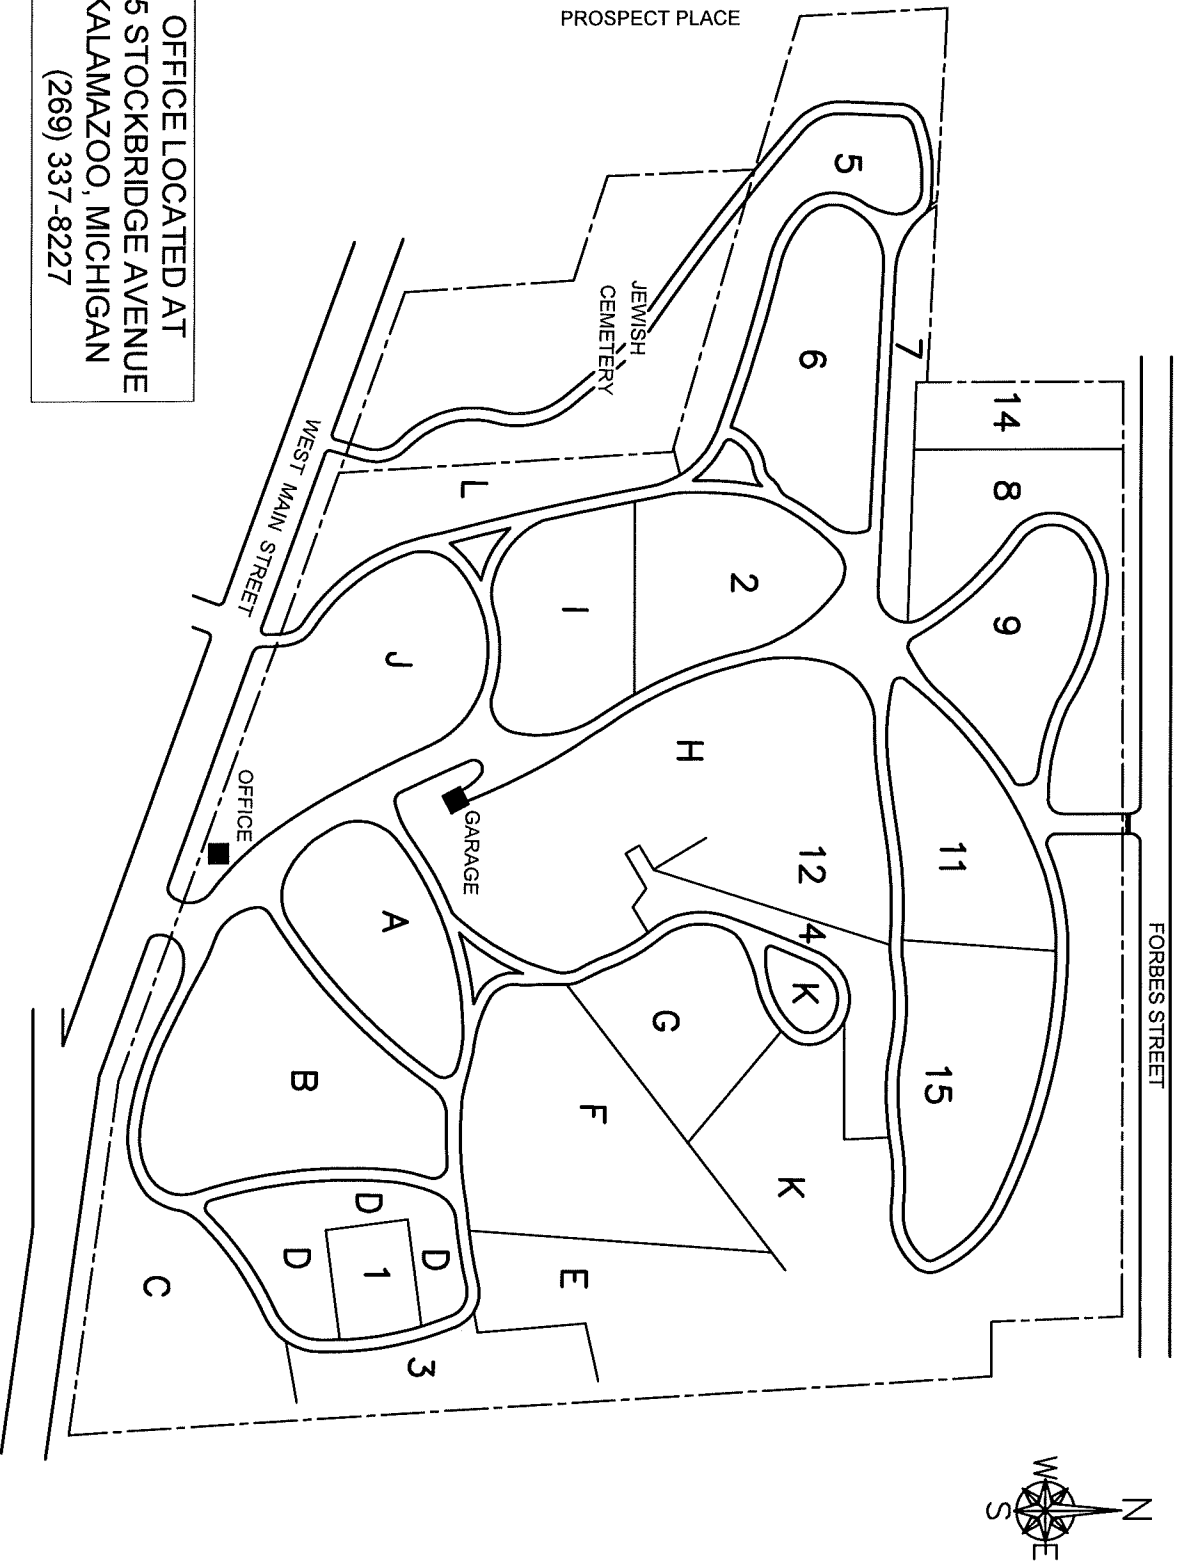

MOUNTAIN HOME CEMETERY

OFFICE LOCATED AT
415 STOCKBRIDGE AVENUE
KALAMAZOO, MICHIGAN
(269) 337-8227