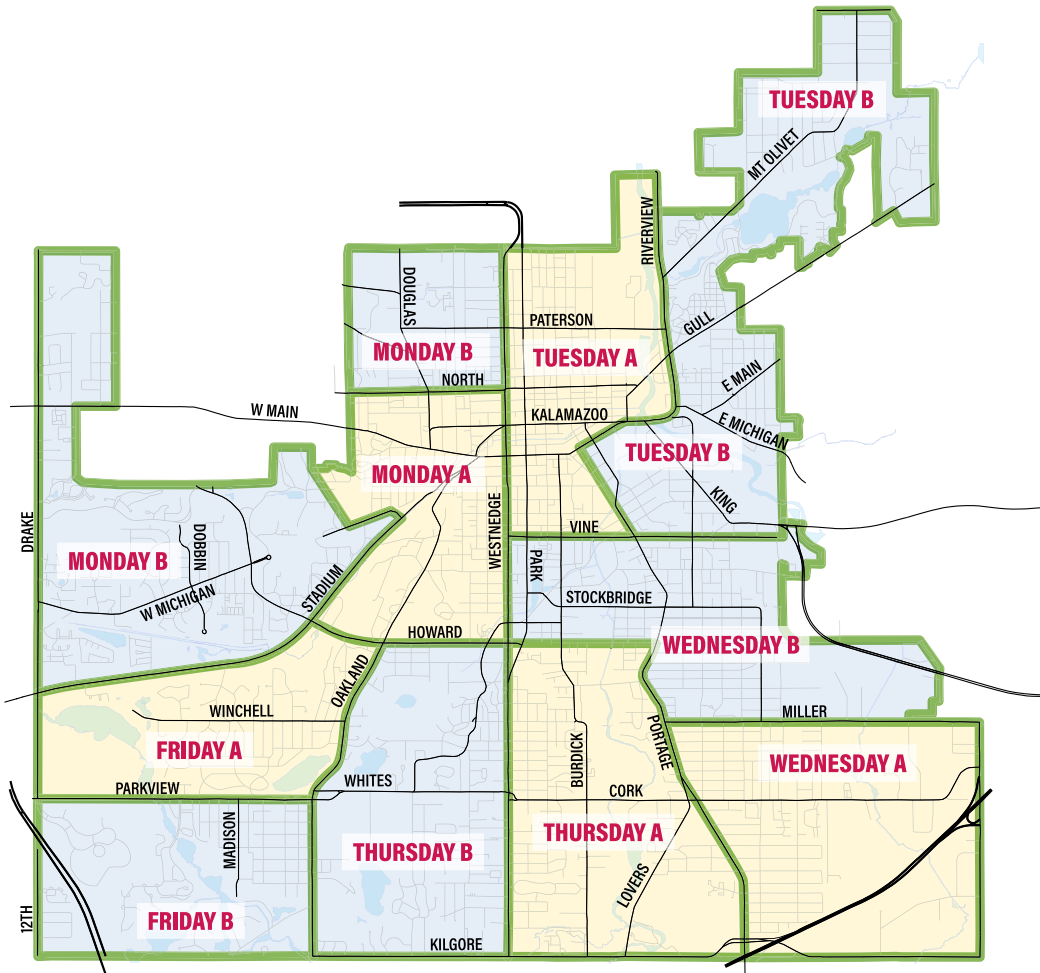

2025 Weekly Recycling Schedule

kalamazoocity.org/recycling | kalamazoocity.org/vfc
or call 311 or (269) 337-8000 for help

January						
S	M	T	W	T	F	S
			1	2	3	4
5	6	7	8	9	10	11
12	13	14	15	16	17	18
19	20	21	22	23	24	25
26	27	28	29	30	31	

February						
S	M	T	W	T	F	S
						1
2	3	4	5	6	7	8
9	10	11	12	13	14	15
16	17	18	19	20	21	22
23	24	25	26	27	28	

March						
S	M	T	W	T	F	S
						1
2	3	4	5	6	7	8
9	10	11	12	13	14	15
16	17	18	19	20	21	22
23	24	25	26	27	28	29
30	31					

April						
S	M	T	W	T	F	S
		1	2	3	4	5
6	7	8	9	10	11	12
13	14	15	16	17	18	19
20	21	22	23	24	25	26
27	28	29	30			

May						
S	M	T	W	T	F	S
				1	2	3
4	5	6	7	8	9	10
11	12	13	14	15	16	17
18	19	20	21	22	23	24
25	26	27	28	29	30	31

June						
S	M	T	W	T	F	S
1	2	3	4	5	6	7
8	9	10	11	12	13	14
15	16	17	18	19	20	21
22	23	24	25	26	27	28
29	30					

July						
S	M	T	W	T	F	S
		1	2	3	4	5
6	7	8	9	10	11	12
13	14	15	16	17	18	19
20	21	22	23	24	25	26
27	28	29	30	31		

August						
S	M	T	W	T	F	S
					1	2
3	4	5	6	7	8	9
10	11	12	13	14	15	16
17	18	19	20	21	22	23
24	25	26	27	28	29	30
31						

September						
S	M	T	W	T	F	S
	1	2	3	4	5	6
7	8	9	10	11	12	13
14	15	16	17	18	19	20
21	22	23	24	25	26	27
28	29	30				

October						
S	M	T	W	T	F	S
			1	2	3	4
5	6	7	8	9	10	11
12	13	14	15	16	17	18
19	20	21	22	23	24	25
26	27	28	29	30	31	

November						
S	M	T	W	T	F	S
						1
2	3	4	5	6	7	8
9	10	11	12	13	14	15
16	17	18	19	20	21	22
23	24	25	26	27	28	29
30						

December						
S	M	T	W	T	F	S
	1	2	3	4	5	6
7	8	9	10	11	12	13
14	15	16	17	18	19	20
21	22	23	24	25	26	27
28	29	30	31			

RECYCLING COLLECTION KEY:

Gold highlighted weeks are **A WEEK**

Blue highlighted weeks are **B WEEK**

Red highlighted days are **Holidays**

If your weekly pickup is scheduled on or after a holiday, your service will be provided one day later.

Curbside program maps can be found in the View from the Curb or on each program's page at kalamazoocity.org.