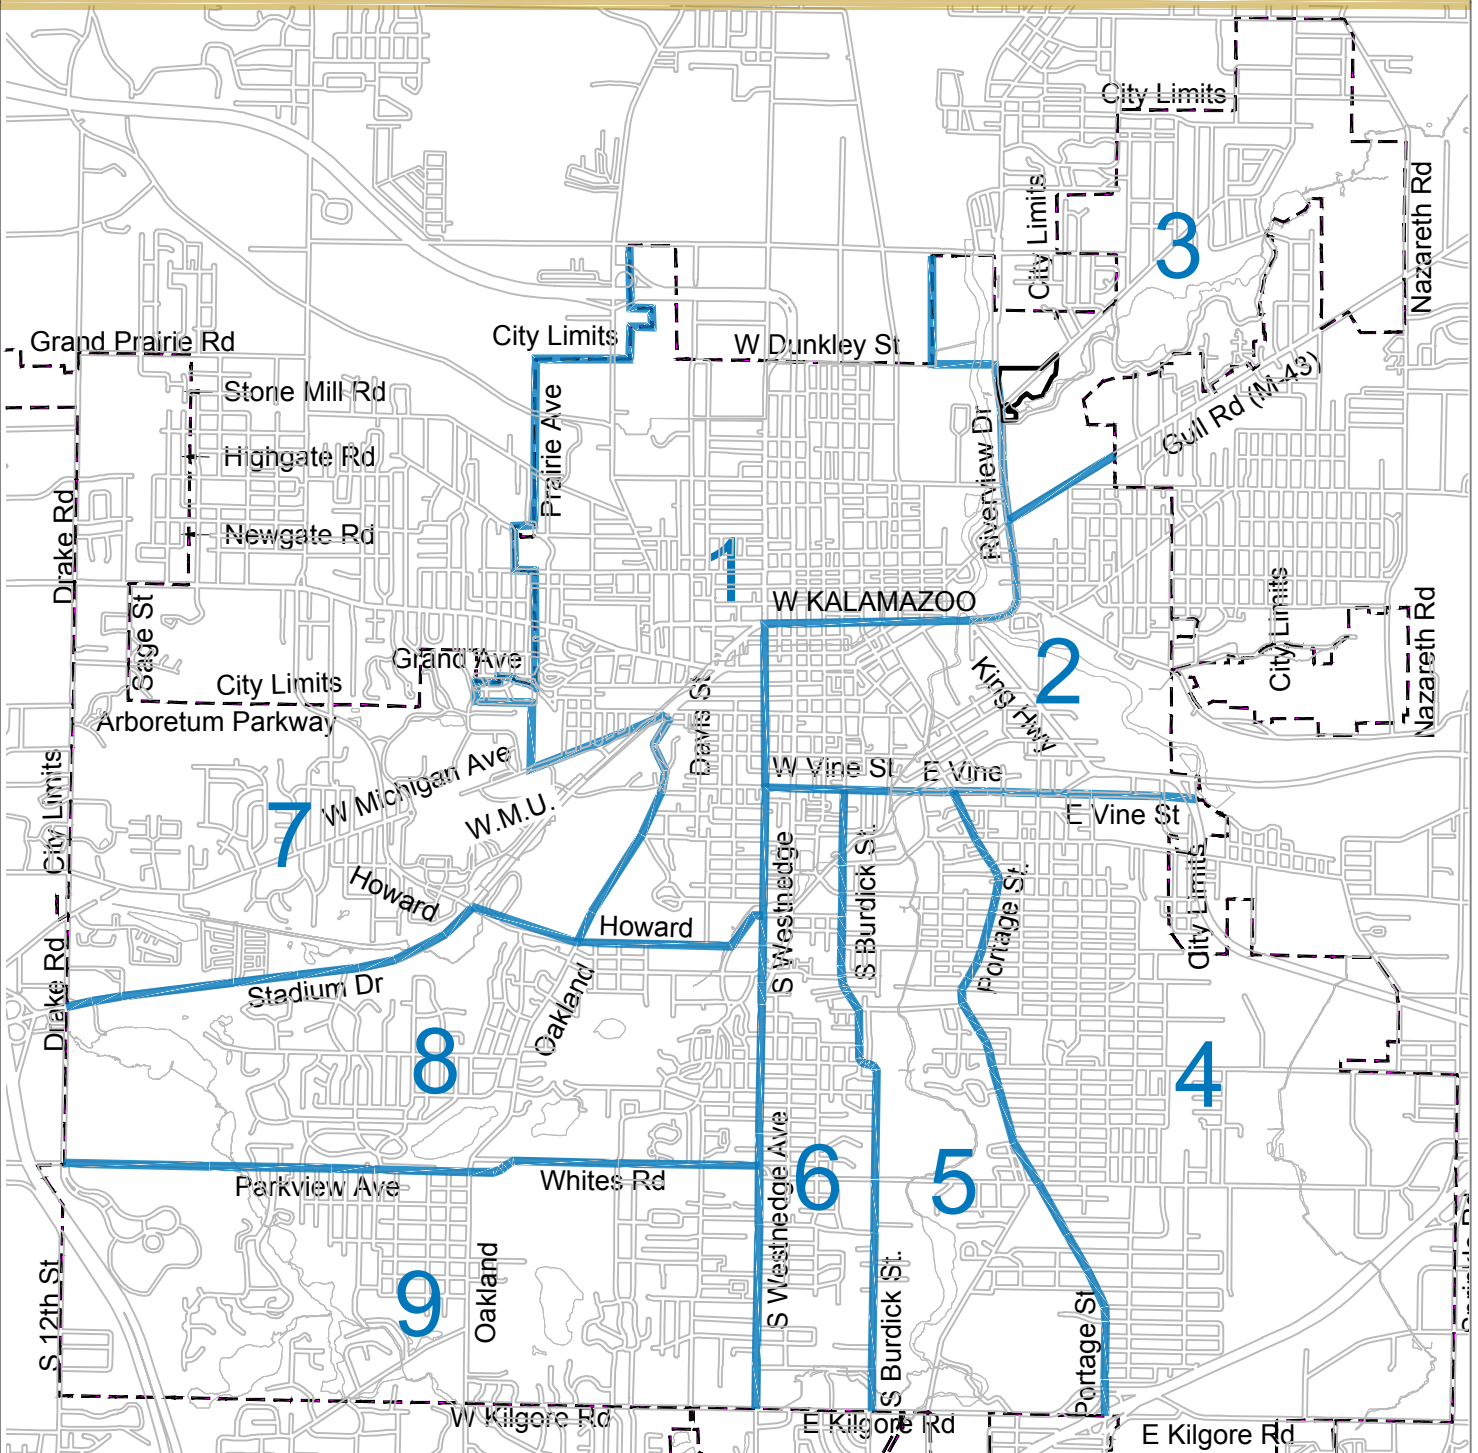

FALL LEAF COLLECTION SCHEDULE

Section	1st Pick-Up	Section	2nd Pick-Up
1, 4, 7	Oct. 31 - Nov. 4	1, 4, 7	Nov. 21 - 23
2, 5, 8	Nov. 7 - 10	2, 5, 8,	Nov. 28 - Dec. 2
3, 6, 9	Nov. 14 - 18	3, 6, 9	Dec. 5 - 9

*Please note no pick-up on Nov. 11 or Nov. 24 - 25